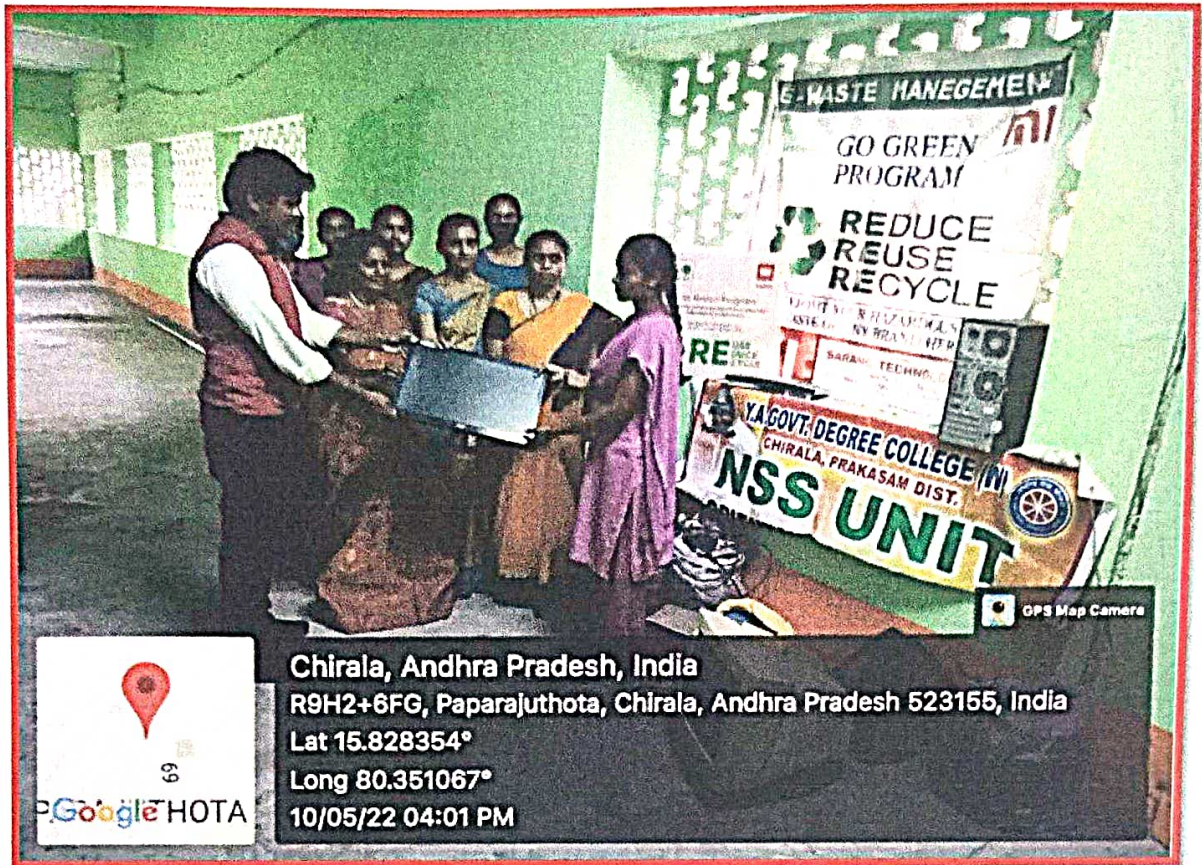

E-waste is collected by our NSS and YRC volunteers from the villages and handed over to a firm M/s Sarang Technologies, Chirala, from which our college gets notebooks as return.

**Collection of E-Waste by the students**